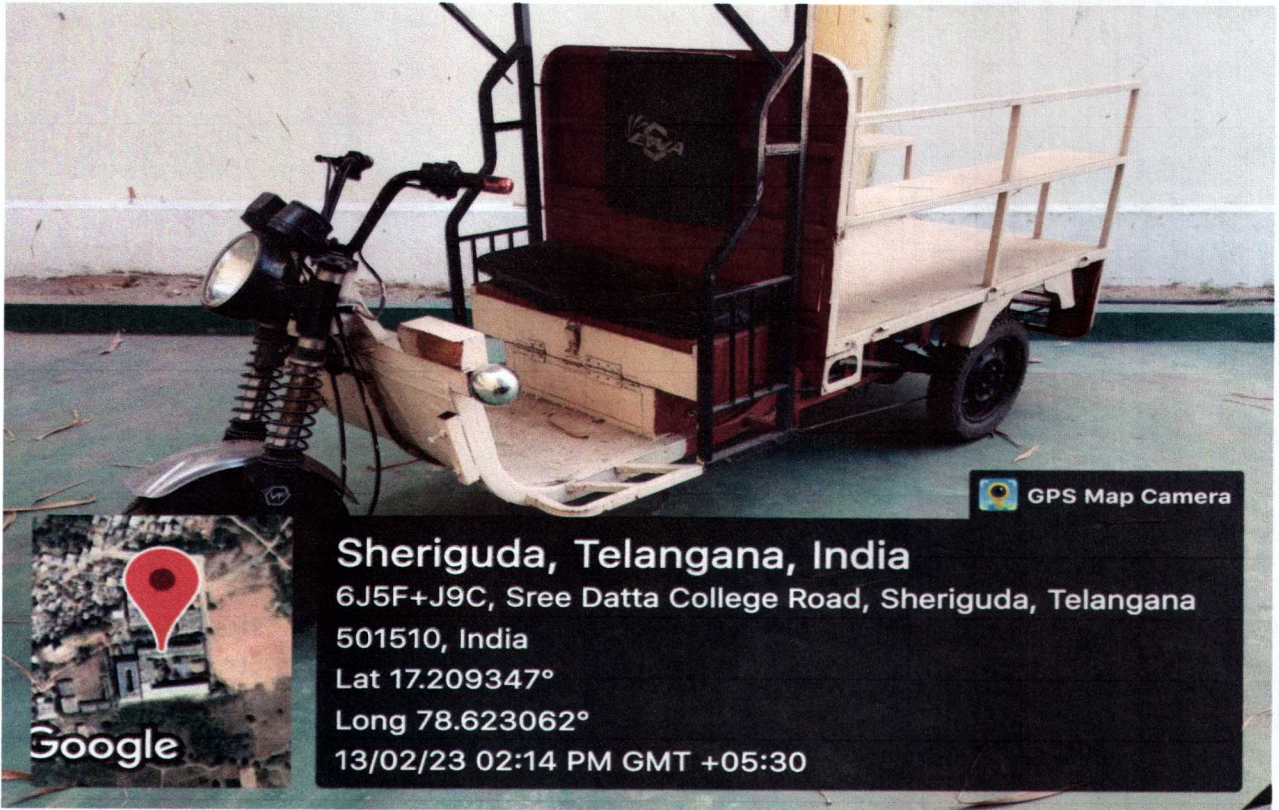

M. Jeevan

PRINCIPAL
Sree Dattha Group of Institutions
Sheriguda, R.R. Dist - 501510.

GPS Map Camera

Google

Sheriguda, Telangana, India

6J5F+J9C, Sree Datta College Road, Sheriguda, Telangana
501510, India

Lat 17.209347°