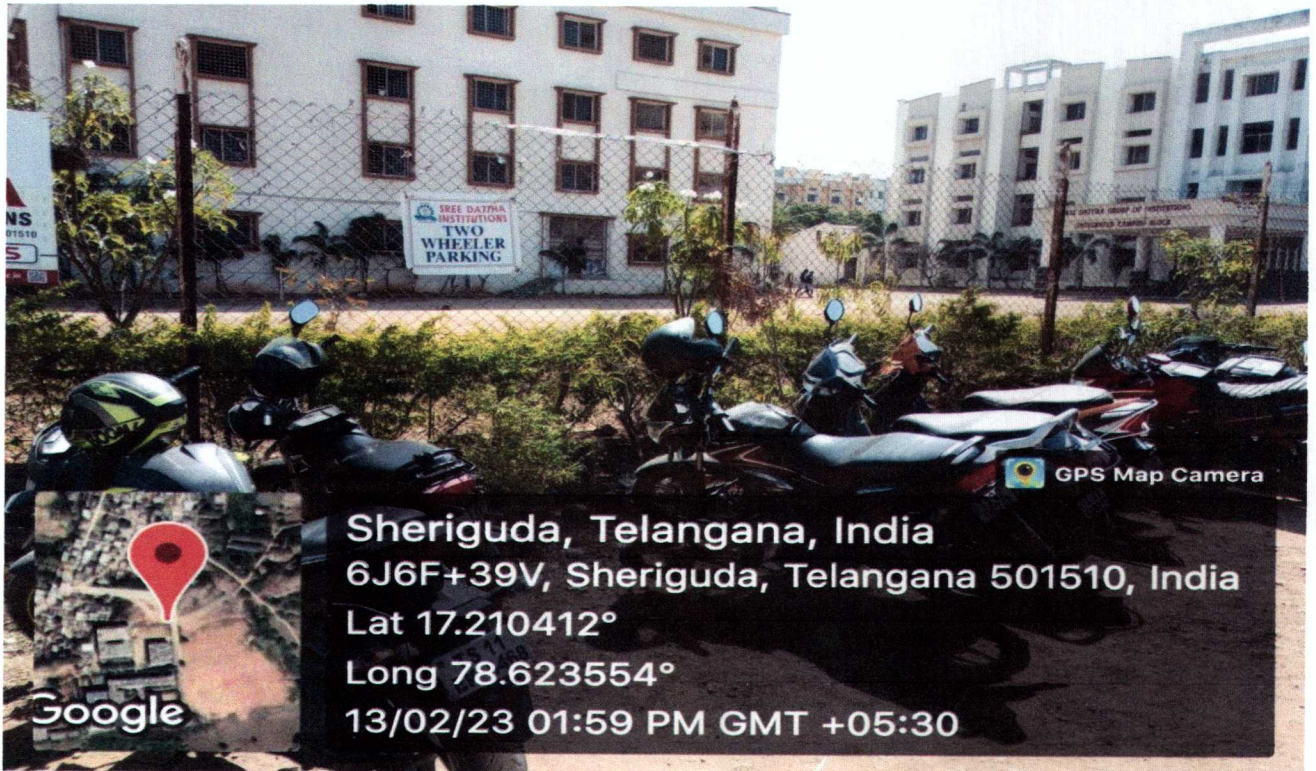

Sheriguda, Telangana, India
6J6F+39V, Sheriguda, Telangana 501510, India
Lat 17.210412°
Long 78.623554°
13/02/23 01:59 PM GMT +05:30